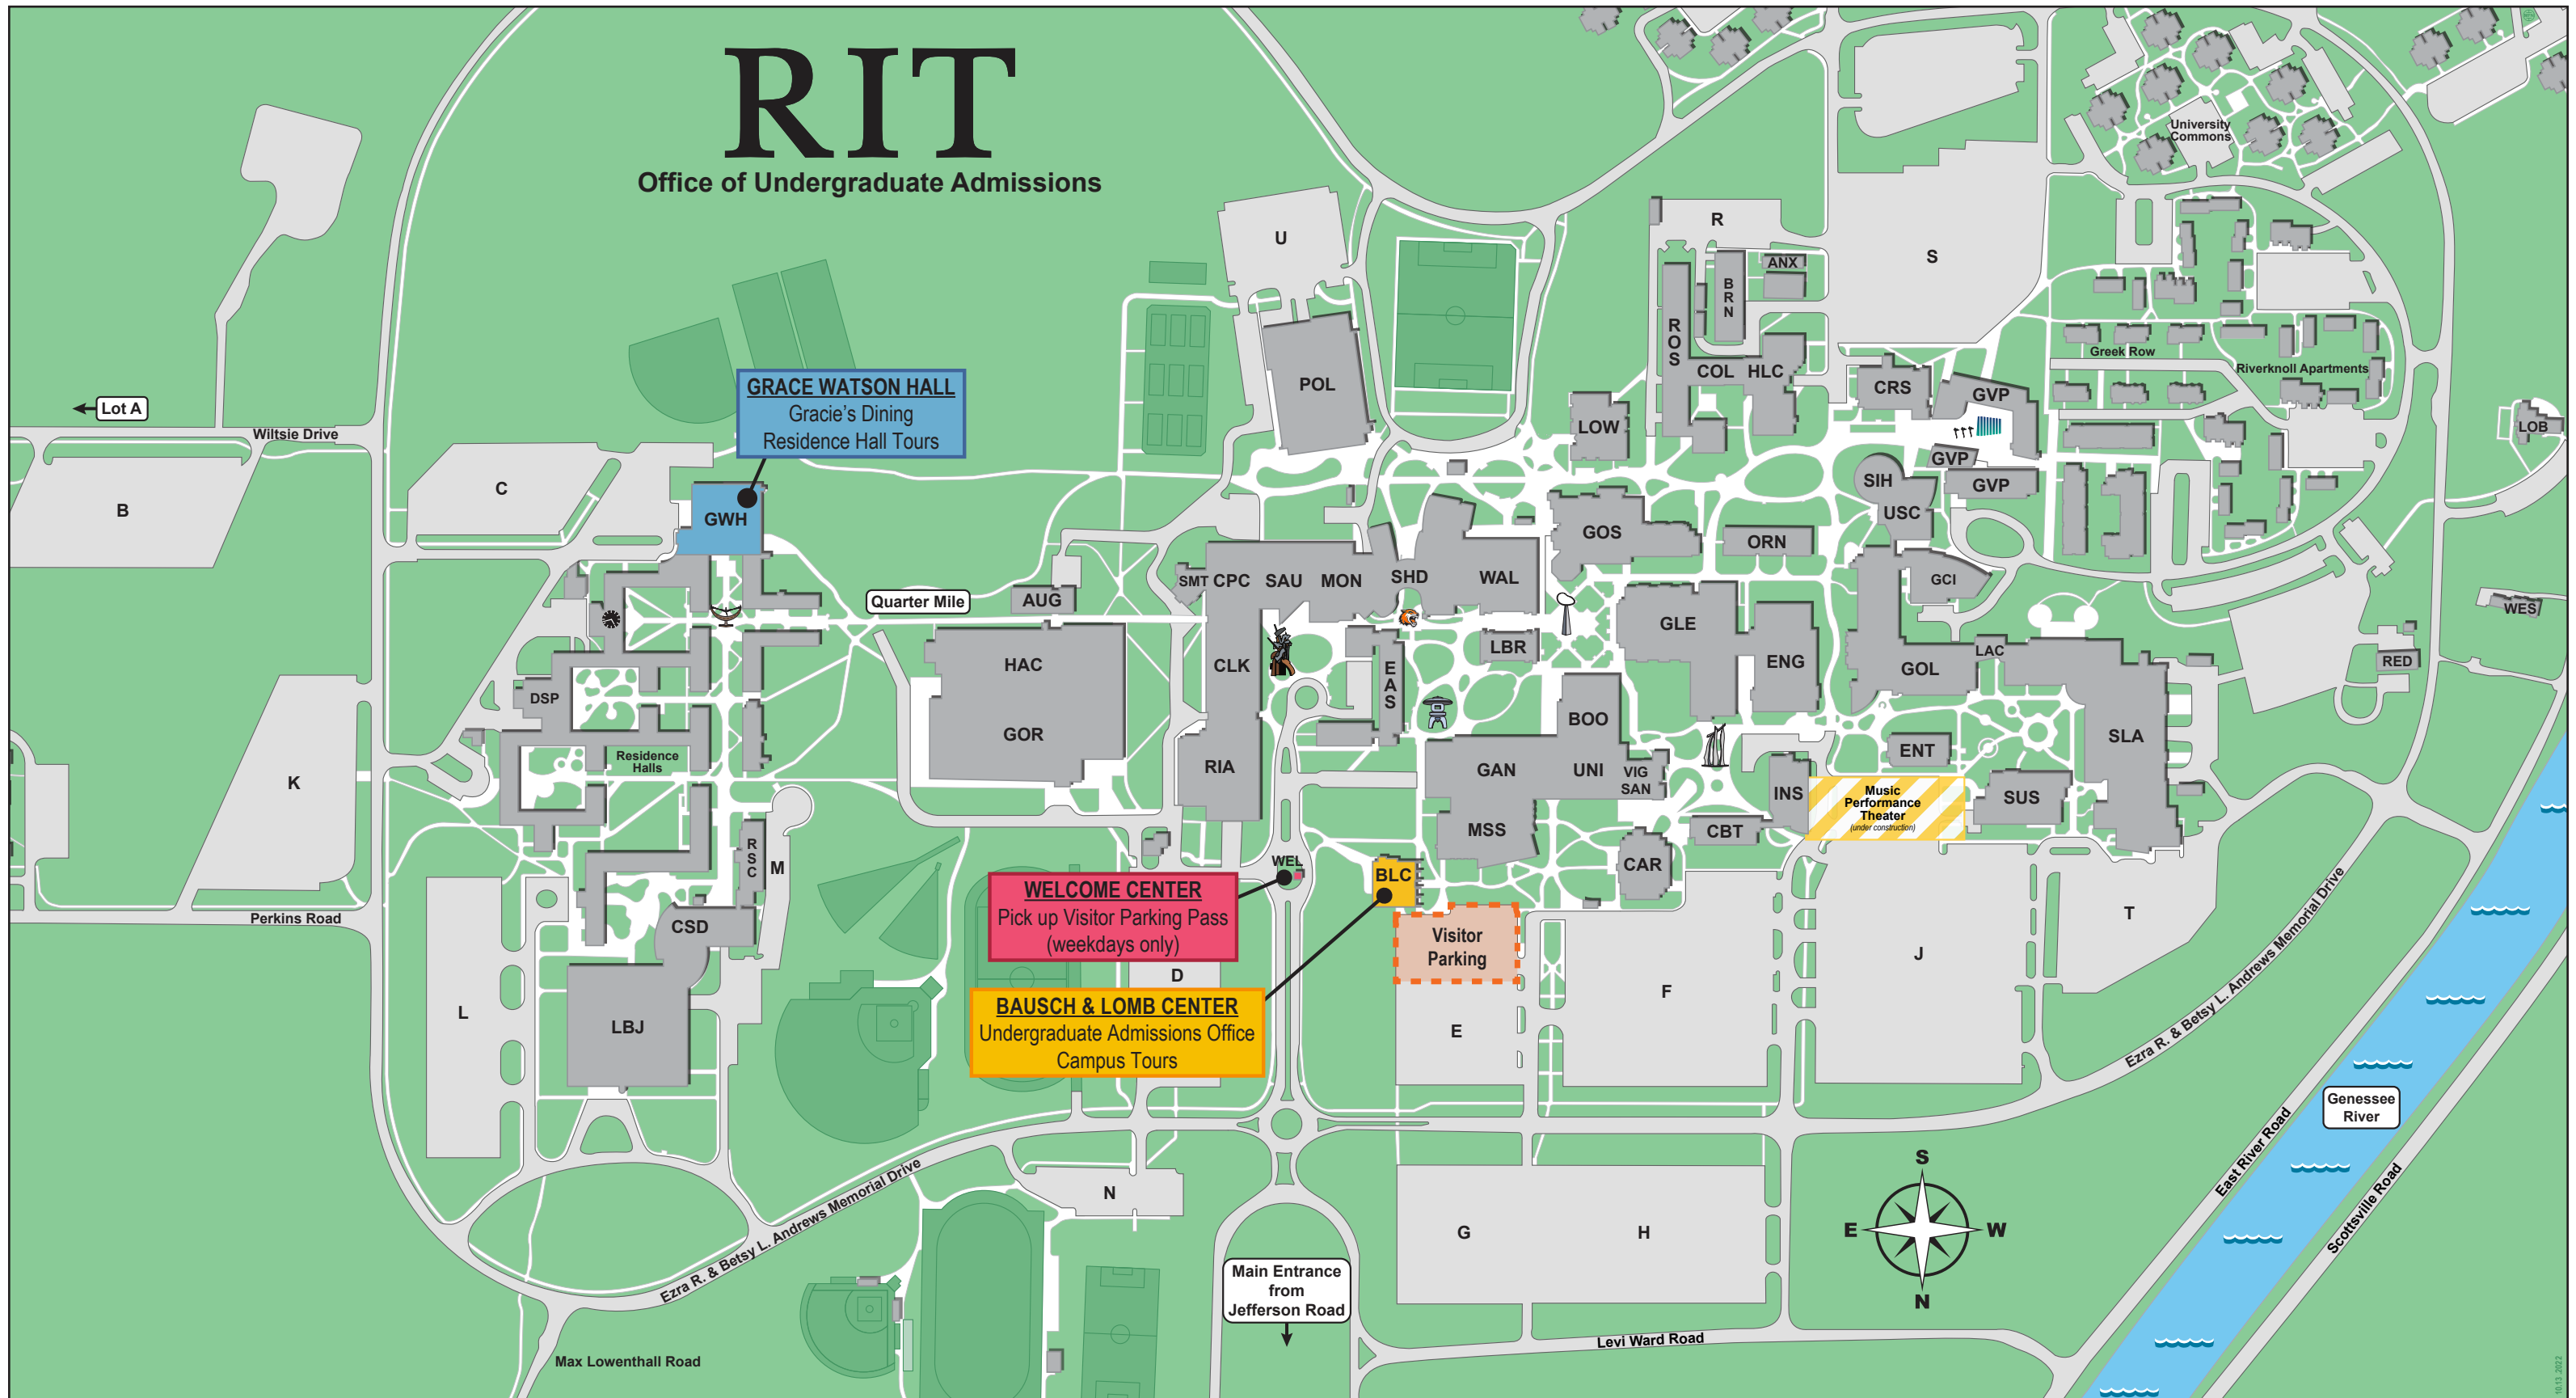

RIT

Office of Undergraduate Admissions

AUG August Center	CRS Crossroads	GOR Gordon Field House & Activities Center	LBR Liberal Arts Hall	SAU Student Alumni Union
BLC Bausch & Lomb Center	CSD CSD Student Development Center	GOS Thomas Gosnell Hall	LOW Max Lowenthal Hall	SHD Student Hall for Exploration & Development
BOO James E. Booth Hall	EAS George Eastman Hall	GVP Global Village Plaza	MON Monroe Hall	SIH Student Innovation Hall
CAR Chester F. Carlson Center for Imaging Science	ENG Engineering Hall	GWH Grace Watson Hall	MSS MAGIC Spell Studios	SLA Louise Slaughter Hall
CBT Center for Bioscience Education & Technology	ENT Engineering Technology Hall	HAC Hale-Andrews Student Life Center	ORN Orange Hall	SUS Golisano Institute of Sustainability
CLK George H. Clark Gymnasium	GAN Frank E. Gannett Hall	HLC Hugh L. Carey Hall	POL Gene Polisseni Arena	UNI University Gallery
COL Munsell Color Science Laboratory	GLE James E. Gleason Hall	INS Institute Hall	RIA Frank Ritter Ice Arena	USC University Services Center
CPC Campus Center	GOL Golisano Hall	LBJ Lyndon Baines Johnson Hall	ROS Lewis P. Ross Hall	WAL Wallace Library