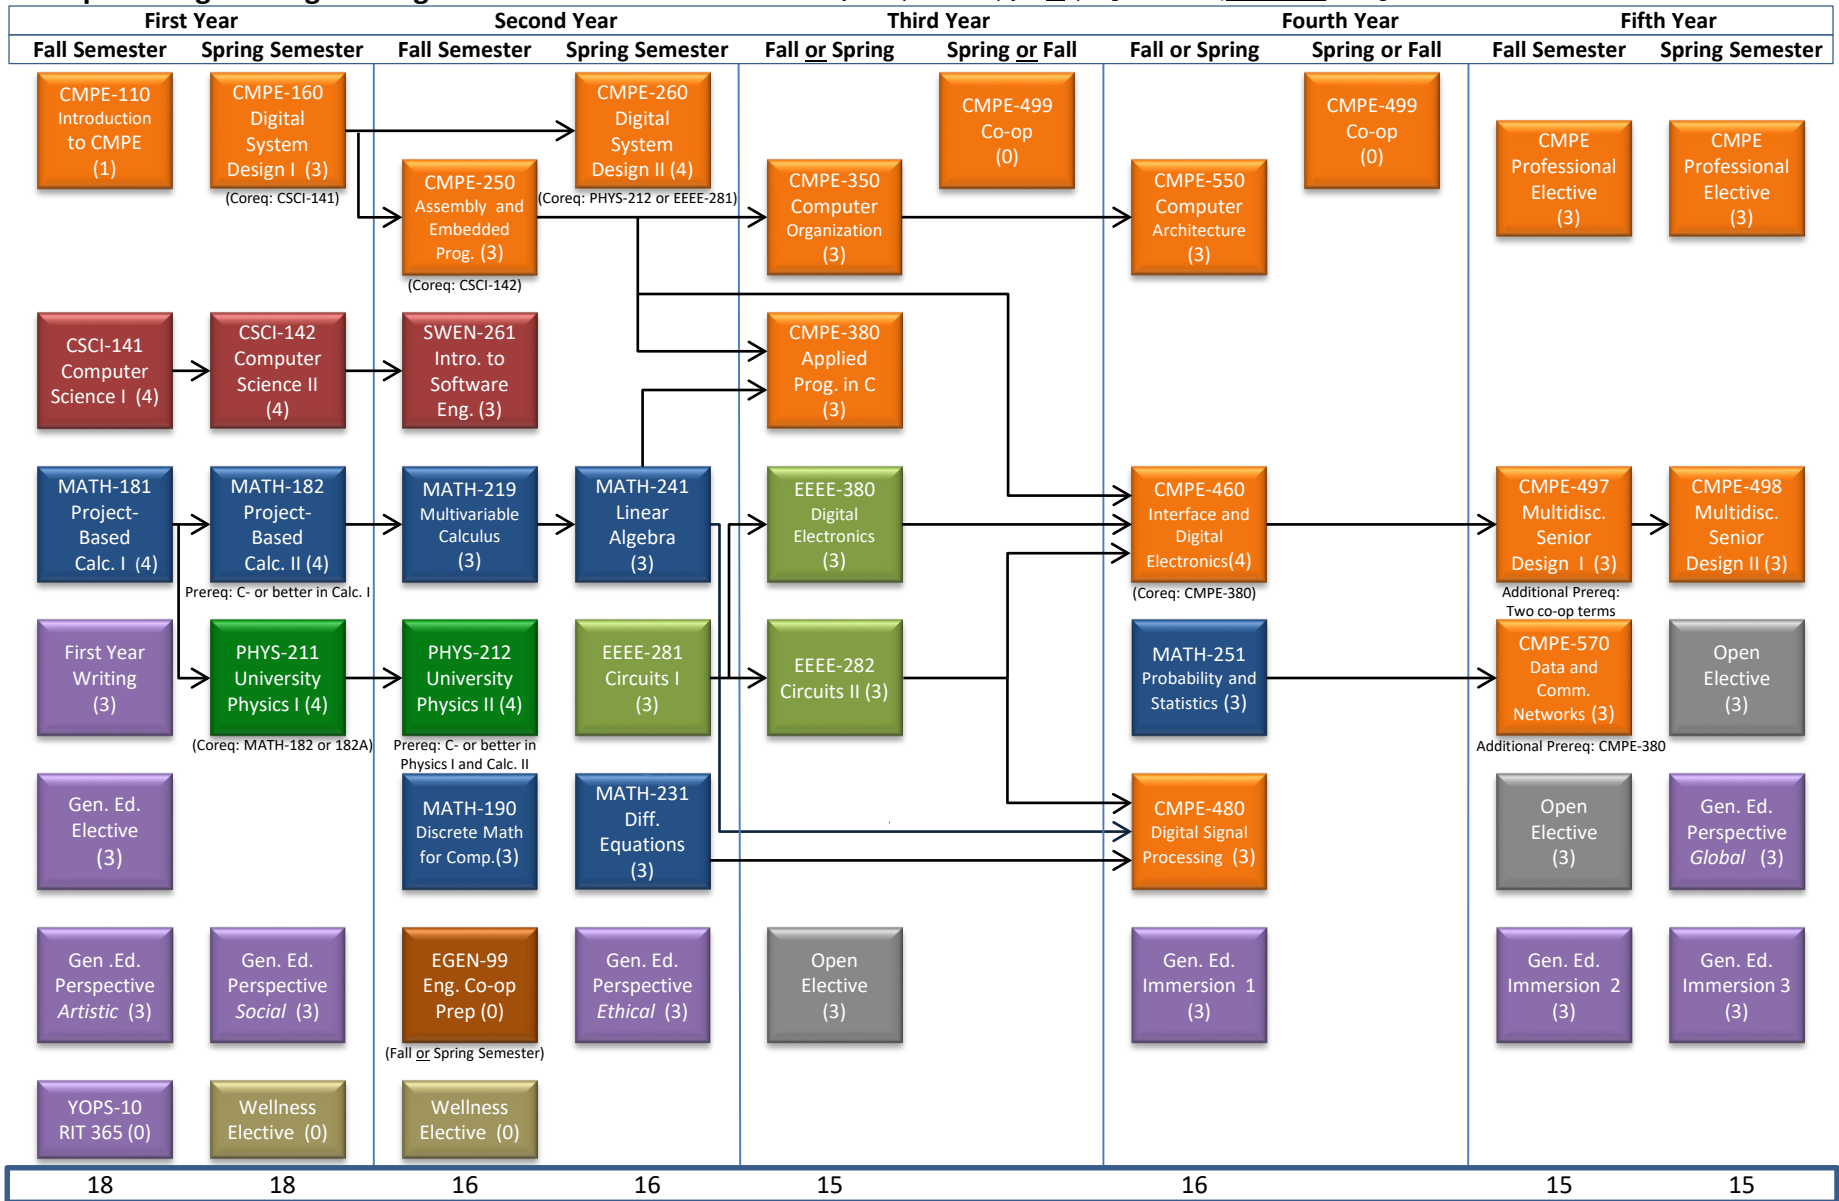

Computer Engineering BS Program Schedule

Third and fourth years: co-op fall or spring semesters (*as assigned*), along with summers

A grade of C- or better must be earned to complete MATH-181 (181A), MATH-182 (182A), PHYS-211, and CSCI-141

During the third and fourth years of the CmpE BS degree program, two summers and two semesters are spent on co op, alternating with coursework.

*CMPE-460 IDE and a minimum of two co-op terms must be completed before taking CMPE-497 Multidisciplinary Senior Design I.

Effective for academic year 2024–2025.

This flowchart is intended as a general resource in addition to more individual guidance from advisors. Specific course information and prerequisites can be found on SIS using class search.