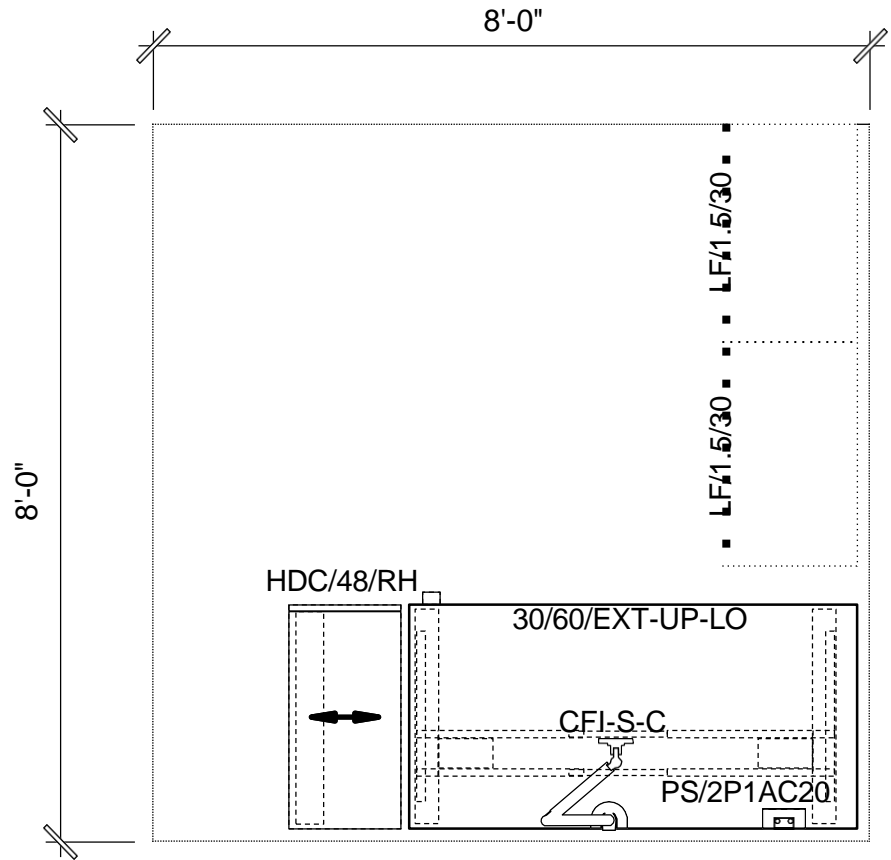

RIT OFFICE STANDARDS

64B SQUAREFOOT LAYOUT

- ANSWER PANELS WITH GLASS STACKERS 66" HIGH
- ANSWER SLIDING GLASS DOOR
- MIGRATION SE 29"X58" HEIGHT ADJUSTABLE DESK WITH C-LEGS
- CF SERIES INTRO SINGLE C-CLAMP MONITOR ARM
- DESKTOP POWERSTRIP WITH (2) POWER, (1) USB-A, (1) USB-C
- UNIVERSAL 1.5 LATERAL FILE WITH LAMINATE TOP
- UNIVERSAL 1.5 HIGH OPEN LATERAL FILE WITH LAMINATE TOP
- TS MOBILE BOX FILE PEDESTAL

RIT OFFICE STANDARDS

64C SQUAREFOOT LAYOUT

- ANSWER PANELS WITH GLASS STACKERS, 66" HIGH
- ANSWER SLIDING GLASS DOOR WITH LOCK
- MIGRATION SE 29"X58" HEIGHT ADJUSTABLE DESK
- CF SERIES INTRO SINGLE C-CLAMP MONITOR ARM
- DESKTOP POWERSTRIP WITH (2) POWER, (1) USB-A, (1) USB-C
- UNIVERSAL 1 HIGH OPEN LATERAL FILE WITH MIGRATION SE APPLICATION
- UNIVERSAL 1.5 LATERAL FILE WITH LAMINATE TOP
- UNIVERSAL 1.5 HIGH OPEN LATERAL FILE WITH LAMINATE TOP
- TS MOBILE BOX FILE PEDESTAL
- MOVE GUEST CHAIR

RIT OFFICE STANDARDS

64D SQUAREFOOT LAYOUT

- MIGRATION SE 30"X60" HEIGHT ADJUSTABLE DESK
- CF SERIES INTRO SINGLE C-CLAMP MONITOR ARM
- DESKTOP POWERSTRIP WITH (2) POWER, (1) USB-A, (1) USB-C
- UNIVERSAL 1.5 LATERAL FILE WITH LAMINATE TOP
- UNIVERSAL 1.5 HIGH OPEN LATERAL FILE WITH LAMINATE TOP
- UNIVERSAL LAMINATE HIGH DENSITY STORAGE CABINET 48" HIGH, 15" WIDE, 30" DEEP