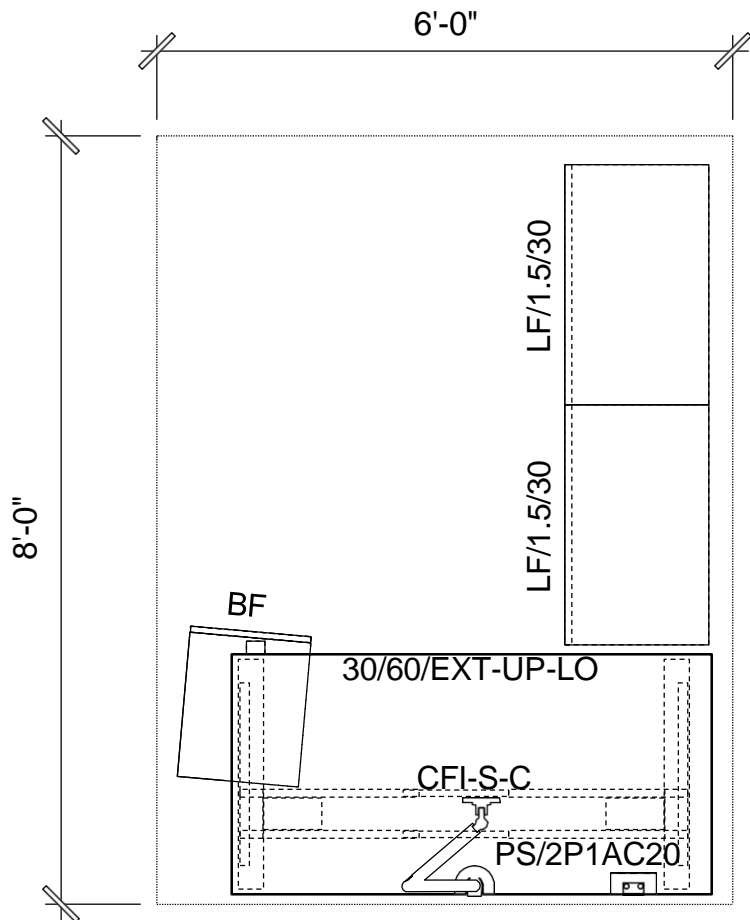

Rochester Institute of Technology

OFFICE FURNITURE STANDARDS

Revised November 7, 2024

TABLE OF CONTENTS

- A. 24 SQFT LAYOUT**
- B. 48 SQFT LAYOUT**
- C. 64 SQFT OFFICE**
 - A LAYOUT
 - B LAYOUT
 - C LAYOUT
 - D LAYOUT
- D. 80 SQFT OFFICE**
 - A LAYOUT
 - B LAYOUT
 - C LAYOUT
 - D LAYOUT
- E. 96 SQFT OFFICE**
 - A LAYOUT
 - B LAYOUT
 - C LAYOUT
 - D LAYOUT
 - E LAYOUT
- F. 120 SQFT OFFICE**
 - A LAYOUT
 - B LAYOUT
 - C LAYOUT
 - D LAYOUT
- G. TASK CHAIRS**
- H. GUEST CHAIRS**
- I. EGAN WALL SYSTEM**
- J. FINISHES**
 - UPHOLSTERY
 - PLASTIC
 - LAMINATE
 - PAINT

RIT OFFICE STANDARDS

24 SQUARE FOOT LAYOUT

- MIGRATION SE 30"X60" HEIGHT ADJUSTABLE DESK
- CF SERIES INTRO SINGLE C-CLAMP MONITOR ARM
- DESKTOP POWERSTRIP WITH (2) POWER OUTLETS, (1) USB-A, (1) USB-C
- TS MOBILE BOX FILE PEDESTAL

RIT OFFICE STANDARDS

48 SQUAREFOOT LAYOUT

- MIGRATION SE 30"X60" HEIGHT ADJUSTABLE DESK WITH C-LEG
- CF SERIES INTRO SINGLE C-CLAMP MONITOR ARM
- DESKTOP POWERSTRIP WITH (2) POWER, (1) USB-A, (1) USB-C
- UNIVERSAL 1.5 LATERAL FILE WITH LAMINATE TOP
- UNIVERSAL 1.5 HIGH OPEN LATERAL FILE WITH LAMINATE TOP
- TS MOBILE BOX FILE PEDESTAL

RIT OFFICE STANDARDS

64A SQUAREFOOT LAYOUT

- ANSWER PANELS 42" HIGH
- MIGRATION SE 30"X60" HEIGHT ADJUSTABLE DESK WITH C-LEG
- CF SERIES INTRO SINGLE C-CLAMP MONITOR ARM
- DESKTOP POWERSTRIP WITH (2) POWER, (1) USB-A, (1) USB-C
- UNIVERSAL 1.5 LATERAL FILE WITH LAMINATE TOP
- UNIVERSAL 1.5 HIGH OPEN LATERAL FILE WITH LAMINATE TOP
- TS MOBILE BOX FILE PEDESTAL WITH HANDLE
- MOVE GUEST CHAIR