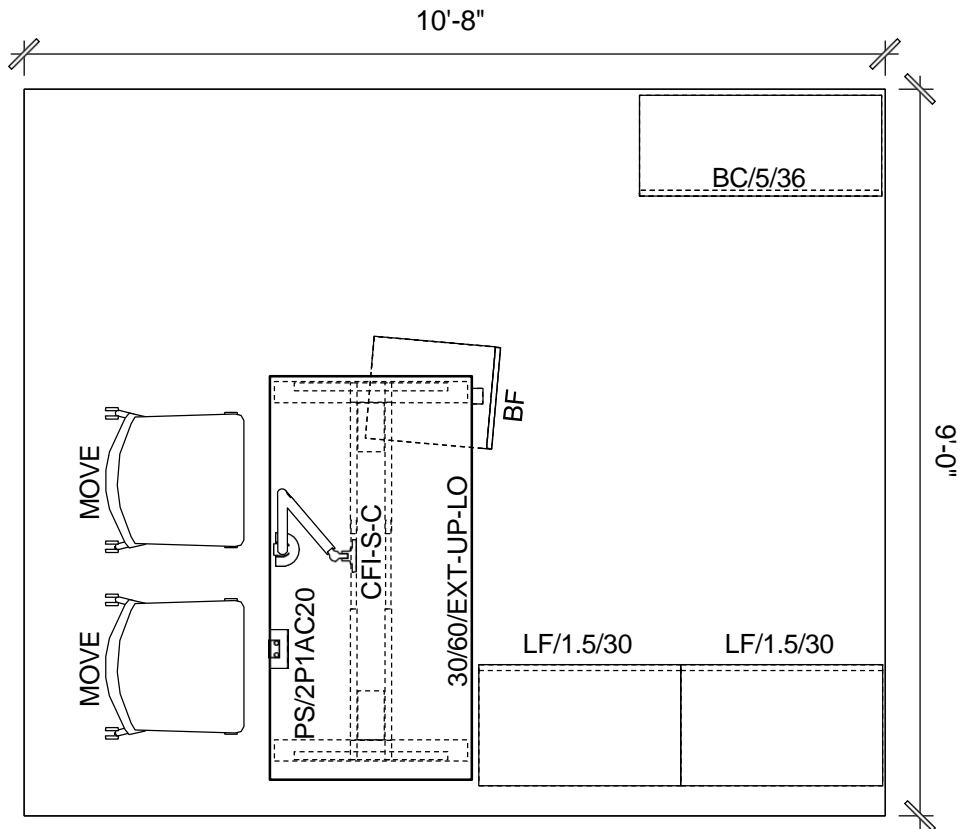

RIT OFFICE STANDARDS

80C SQUAREFOOT LAYOUT

- ANSWER PANELS WITH GLASS STACKERS & SLIDING GLASS DOOR, 66" HIGH
- MIGRATION SE 30"X60" HEIGHT ADJUSTABLE DESK
- CF SERIES INTRO SINGLE C-CLAMP MONITOR ARM
- DESKTOP POWERSTRIP WITH (2) POWER, (1) USB-A, (1) USB-C
- UNIVERSAL 1.5 LATERAL FILE WITH LAMINATE TOP
- UNIVERSAL 1.5 HIGH OPEN LATERAL FILE WITH LAMINATE TOP
- TS MOBILE BOX FILE PEDESTAL
- MOVE GUEST CHAIR

RIT OFFICE STANDARDS

96B SQUAREFOOT LAYOUT

- MIGRATION SE 29"X58" HEIGHT ADJUSTABLE DESK
- CF SERIES INTRO SINGLE C-CLAMP MONITOR ARM
- DESKTOP POWERSTRIP WITH (2) POWER, (1) USB-A, (1) USB-C
- UNIVERSAL 1.5 LATERAL FILE WITH LAMINATE TOP
- UNIVERSAL 1.5 HIGH OPEN LATERAL FILE WITH LAMINATE TOP
- TS MOBILE BOX FILE PEDESTAL
- UNIVERSAL BOOKCASE
- GROUPWORK 30" ROUND TABLE
- MOVE GUEST CHAIR

RIT OFFICE STANDARDS

96C SQUAREFOOT LAYOUT

- MIGRATION SE 66"X60" CORNER HEIGHT ADJUSTABLE DESK
- CF SERIES INTRO SINGLE C-CLAMP MONITOR ARM
- DESKTOP POWERSTRIP WITH (2) POWER, (1) USB-A, USB-C
- UNIVERSAL BOOKCASE
- UNIVERSAL 2 DRAWER COMBO CABINET
- TS MOBILE BOX FILE PEDESTAL
- MOVE GUEST CHAIR

RIT OFFICE STANDARDS

96D SQUAREFOOT LAYOUT

- MIGRATION SE 30"X60" HEIGHT ADJUSTABLE DESK
- CF SERIES INTRO SINGLE C-CLAMP MONITOR ARM
- DESKTOP POWERSTRIP WITH (2) POWER, (1) USB-A, (1) USB-C
- UNIVERSAL 1.5 LATERAL FILE WITH LAMINATE TOP
- UNIVERSAL 1.5 HIGH OPEN LATERAL FILE WITH LAMINATE TOP
- TS MOBILE BOX FILE PEDESTAL
- UNIVERSAL BOOKCASE
- MOVE GUEST CHAIRS