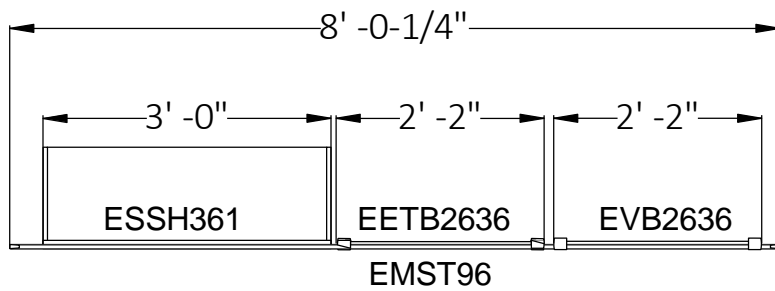

RIT OFFICE STANDARDS

WALL MOUNTED STORAGE

EGAN WALL SYSTEM

- EGAN 96" SYSTEM TRACK
- EGAN SYSTEMS 26"X36" 2 SIDED MARKERBOARD
- EGAN SYSTEMS 26"X36" 1 SIDE MARKERBOARD/1 SIDE TACKBOARD
- EGAN 36" TRACK MOUNT SHELF, 16" HIGH