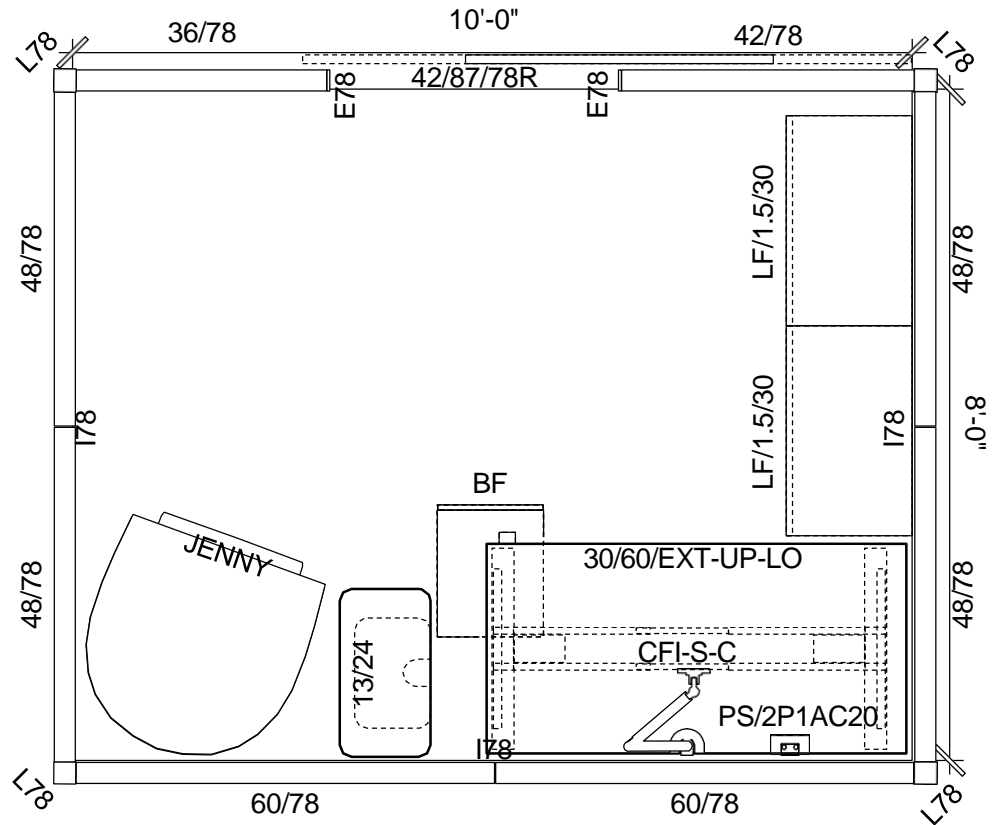

RIT OFFICE STANDARDS

64B SQUAREFOOT LAYOUT

- ANSWER PANELS WITH GLASS STACKERS 66" HIGH
- ANSWER SLIDING GLASS DOOR
- MIGRATION SE 29"X58" HEIGHT ADJUSTABLE DESK WITH C-LEGS
- CF SERIES INTRO SINGLE C-CLAMP MONITOR ARM
- DESKTOP POWERSTRIP WITH (2) POWER, (1) USB-A, (1) USB-C
- UNIVERSAL 1.5 LATERAL FILE WITH LAMINATE TOP
- UNIVERSAL 1.5 HIGH OPEN LATERAL FILE WITH LAMINATE TOP
- TS MOBILE BOX FILE PEDESTAL

RIT OFFICE STANDARDS

64C SQUAREFOOT LAYOUT

- ANSWER PANELS WITH GLASS STACKERS, 66" HIGH
- ANSWER SLIDING GLASS DOOR WITH LOCK
- MIGRATION SE 29"X58" HEIGHT ADJUSTABLE DESK
- CF SERIES INTRO SINGLE C-CLAMP MONITOR ARM
- DESKTOP POWERSTRIP WITH (2) POWER, (1) USB-A, (1) USB-C
- UNIVERSAL 1 HIGH OPEN LATERAL FILE WITH MIGRATION SE APPLICATION
- UNIVERSAL 1.5 LATERAL FILE WITH LAMINATE TOP
- UNIVERSAL 1.5 HIGH OPEN LATERAL FILE WITH LAMINATE TOP
- TS MOBILE BOX FILE PEDESTAL
- MOVE GUEST CHAIR

RIT OFFICE STANDARDS

64D SQUAREFOOT LAYOUT

- MIGRATION SE 30"X60" HEIGHT ADJUSTABLE DESK
- CF SERIES INTRO SINGLE C-CLAMP MONITOR ARM
- DESKTOP POWERSTRIP WITH (2) POWER, (1) USB-A, (1) USB-C
- UNIVERSAL 1.5 LATERAL FILE WITH LAMINATE TOP
- UNIVERSAL 1.5 HIGH OPEN LATERAL FILE WITH LAMINATE TOP
- UNIVERSAL LAMINATE HIGH DENSITY STORAGE CABINET 48" HIGH, 15" WIDE, 30" DEEP

RIT OFFICE STANDARDS

80A SQUAREFOOT LAYOUT

- ANSWER PANELS WITH GLASS STACKERS, 66" HIGH
- ANSWER SLIDING GLASS DOOR WITH LOCK
- MIGRATION SE 30"X60" HEIGHT ADJUSTABLE DESK
- CF SERIES INTRO SINGLE C-CLAMP MONITOR ARM
- DESKTOP POWERSTRIP WITH (2) POWER, (1) USB-A, (1) USB-C
- UNIVERSAL 1.5 LATERAL FILE WITH LAMINATE TOP
- UNIVERSAL 1.5 HIGH OPEN LATERAL FILE WITH LAMINATE TOP
- TS MOBILE BOX FILE PEDESTAL
- JENNY ROUND LOUNGE CHAIR
- LAGUNITAS PERSONAL TABLE