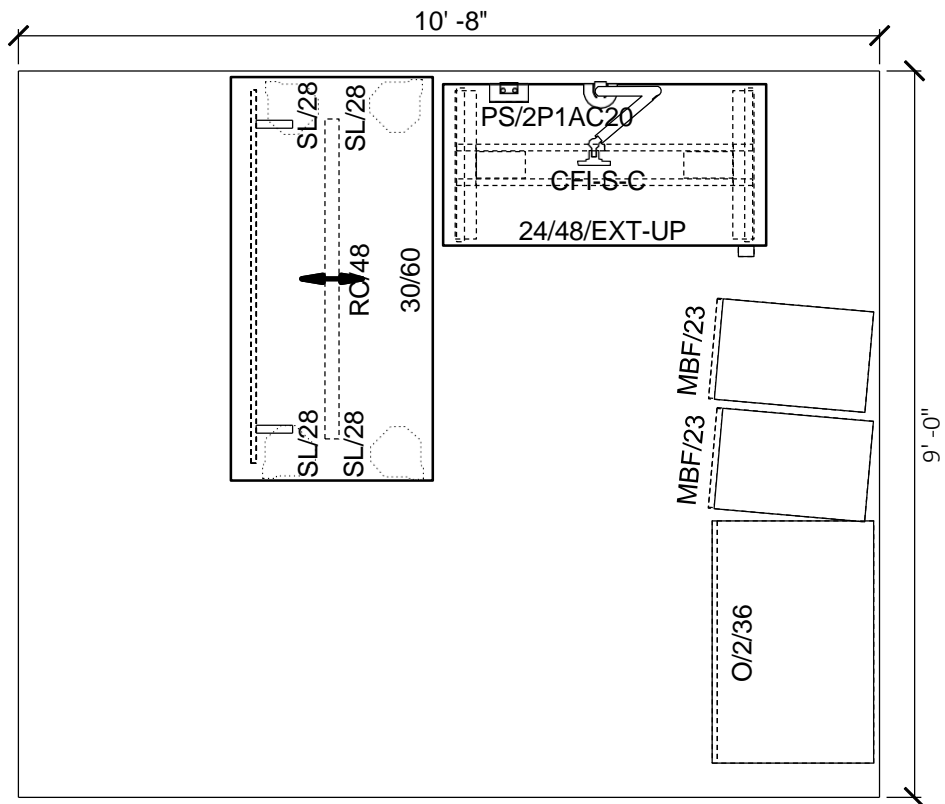

RIT OFFICE STANDARDS

96C SQUAREFOOT LAYOUT

- MIGRATION SE 66"X60" CORNER HEIGHT ADJUSTABLE DESK
- CF SERIES INTRO SINGLE C-CLAMP MONITOR ARM
- DESKTOP POWERSTRIP WITH (2) POWER, (1) USB-A, USB-C
- UNIVERSAL BOOKCASE
- UNIVERSAL 2 DRAWER COMBO CABINET
- TS MOBILE BOX FILE PEDESTAL
- MOVE GUEST CHAIR

RIT OFFICE STANDARDS

96D SQUAREFOOT LAYOUT

- MIGRATION SE 30"X60" HEIGHT ADJUSTABLE DESK
- CF SERIES INTRO SINGLE C-CLAMP MONITOR ARM
- DESKTOP POWERSTRIP WITH (2) POWER, (1) USB-A, (1) USB-C
- UNIVERSAL 1.5 LATERAL FILE WITH LAMINATE TOP
- UNIVERSAL 1.5 HIGH OPEN LATERAL FILE WITH LAMINATE TOP
- TS MOBILE BOX FILE PEDESTAL
- UNIVERSAL BOOKCASE
- MOVE GUEST CHAIRS

RIT OFFICE STANDARDS

96E SQUAREFOOT LAYOUT

- UNIVERSAL 30"X60" TABLE WITH LAMINATE MODESTY PANEL
- MIGRATION SE 24"X48" HEIGHT ADJUSTABLE DESK
- CF SERIES INTRO SINGLE C-CLAMP MONITOR ARM
- DESKTOP POWERSTRIP WITH (2) POWER, (1) USB-A, (1) USB-C
- (2) UNIVERSAL MOBILE BOX FILE PEDESTALS WITH LAMINATE FRONTS
- CURRENCY 2-HIGH LAMINATE BOOKCASE
- MOVE GUEST CHAIRS