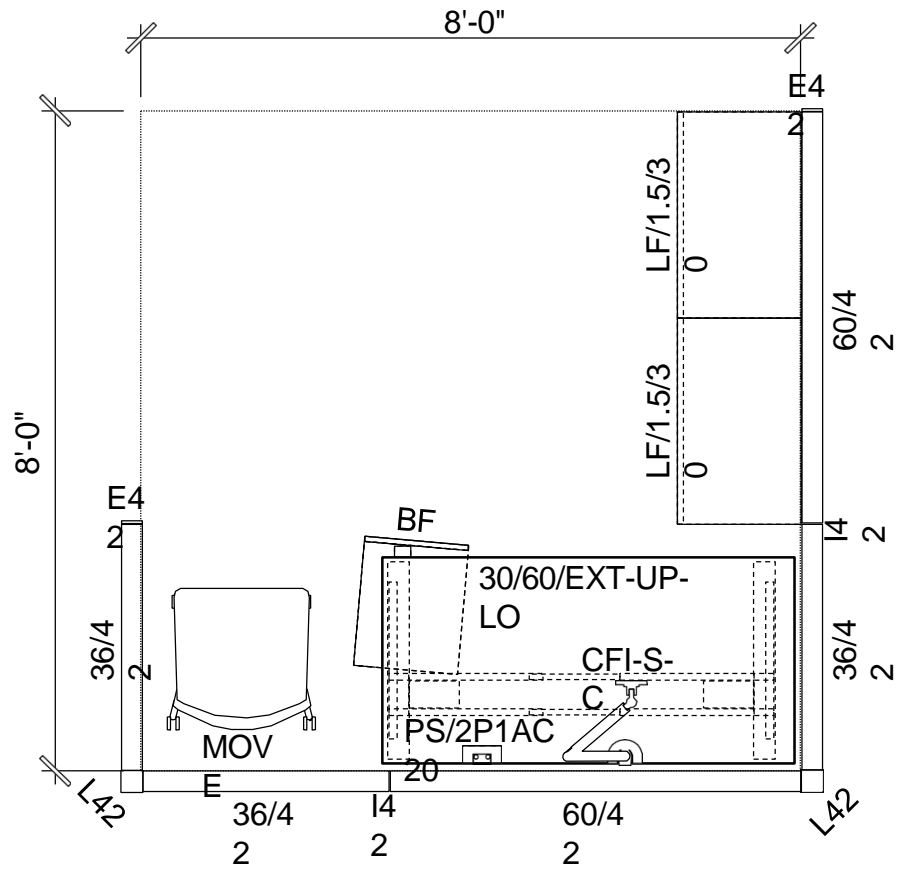

RIT OFFICE STANDARDS

24 SQUARE FOOT LAYOUT

- MIGRATION SE 30"X60" HEIGHT ADJUSTABLE DESK
- CF SERIES INTRO SINGLE C-CLAMP MONITOR ARM
- DESKTOP POWERSTRIP WITH (2) POWER OUTLETS, (1) USB-A, (1) USB-C
- TS MOBILE BOX FILE PEDESTAL

RIT OFFICE STANDARDS

48 SQUAREFOOT LAYOUT

- MIGRATION SE 30"X60" HEIGHT ADJUSTABLE DESK WITH C-LEG
- CF SERIES INTRO SINGLE C-CLAMP MONITOR ARM
- DESKTOP POWERSTRIP WITH (2) POWER, (1) USB-A, (1) USB-C
- UNIVERSAL 1.5 LATERAL FILE WITH LAMINATE TOP
- UNIVERSAL 1.5 HIGH OPEN LATERAL FILE WITH LAMINATE TOP
- TS MOBILE BOX FILE PEDESTAL

RIT OFFICE STANDARDS

64A SQUAREFOOT LAYOUT

- ANSWER PANELS 42" HIGH
- MIGRATION SE 30"X60" HEIGHT ADJUSTABLE DESK WITH C-LEG
- CF SERIES INTRO SINGLE C-CLAMP MONITOR ARM
- DESKTOP POWERSTRIP WITH (2) POWER, (1) USB-A, (1) USB-C
- UNIVERSAL 1.5 LATERAL FILE WITH LAMINATE TOP
- UNIVERSAL 1.5 HIGH OPEN LATERAL FILE WITH LAMINATE TOP
- TS MOBILE BOX FILE PEDESTAL WITH HANDLE
- MOVE GUEST CHAIR

RIT OFFICE STANDARDS

64B SQUAREFOOT LAYOUT

- ANSWER PANELS WITH GLASS STACKERS 66" HIGH
- ANSWER SLIDING GLASS DOOR
- MIGRATION SE 29"X58" HEIGHT ADJUSTABLE DESK WITH C-LEGS
- CF SERIES INTRO SINGLE C-CLAMP MONITOR ARM
- DESKTOP POWERSTRIP WITH (2) POWER, (1) USB-A, (1) USB-C
- UNIVERSAL 1.5 LATERAL FILE WITH LAMINATE TOP
- UNIVERSAL 1.5 HIGH OPEN LATERAL FILE WITH LAMINATE TOP
- TS MOBILE BOX FILE PEDESTAL