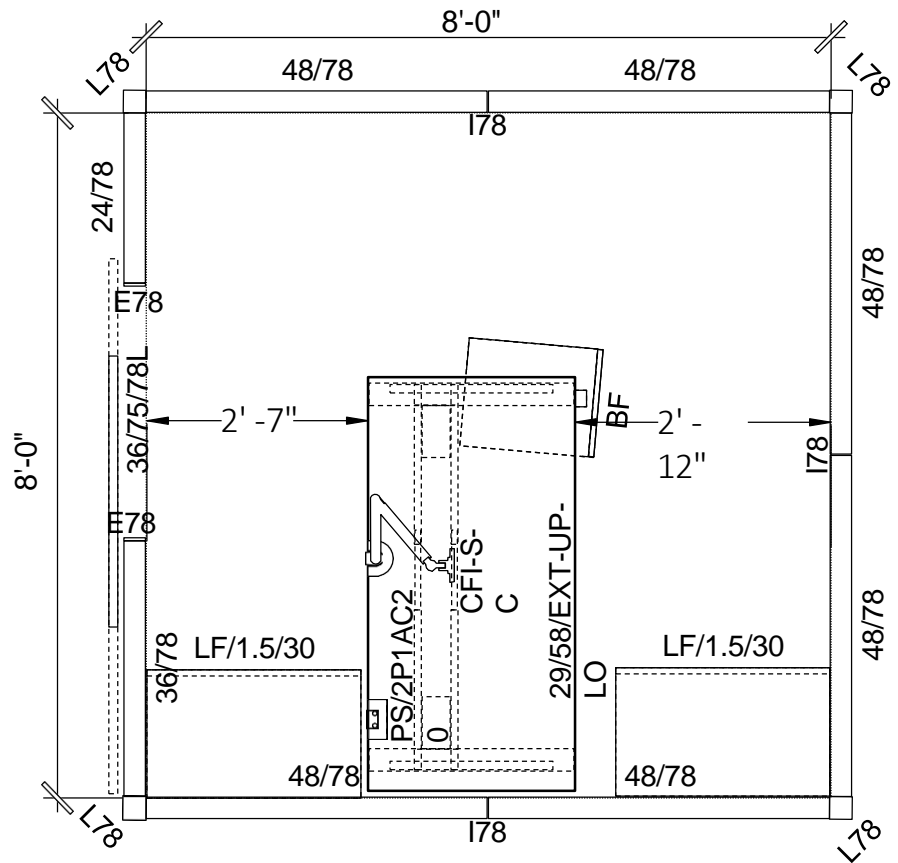

RIT OFFICE STANDARDS

24 SQUARE FOOT LAYOUT

- MIGRATION SE 30"X60" HEIGHT ADJUSTABLE DESK
- CF SERIES INTRO SINGLE C-CLAMP MONITOR ARM
- DESKTOP POWERSTRIP WITH (2) POWER OUTLETS, (1) USB-A, (1) USB-C
- TS MOBILE BOX FILE PEDESTAL

RIT OFFICE STANDARDS

48 SQUAREFOOT LAYOUT

- MIGRATION SE 30"X60" HEIGHT ADJUSTABLE DESK WITH C-LEG
- CF SERIES INTRO SINGLE C-CLAMP MONITOR ARM
- DESKTOP POWERSTRIP WITH (2) POWER, (1) USB-A, (1) USB-C
- UNIVERSAL 1.5 LATERAL FILE WITH LAMINATE TOP
- UNIVERSAL 1.5 HIGH OPEN LATERAL FILE WITH LAMINATE TOP
- TS MOBILE BOX FILE PEDESTAL

RIT OFFICE STANDARDS

64A SQUAREFOOT LAYOUT

- ANSWER PANELS 42" HIGH
- MIGRATION SE 30"X60" HEIGHT ADJUSTABLE DESK WITH C-LEG
- CF SERIES INTRO SINGLE C-CLAMP MONITOR ARM
- DESKTOP POWERSTRIP WITH (2) POWER, (1) USB-A, (1) USB-C
- UNIVERSAL 1.5 LATERAL FILE WITH LAMINATE TOP
- UNIVERSAL 1.5 HIGH OPEN LATERAL FILE WITH LAMINATE TOP
- TS MOBILE BOX FILE PEDESTAL WITH HANDLE
- MOVE GUEST CHAIR

RIT OFFICE STANDARDS

64B SQUAREFOOT LAYOUT

- ANSWER PANELS WITH GLASS STACKERS 66" HIGH
- ANSWER SLIDING GLASS DOOR
- MIGRATION SE 29"X58" HEIGHT ADJUSTABLE DESK WITH C-LEGS
- CF SERIES INTRO SINGLE C-CLAMP MONITOR ARM
- DESKTOP POWERSTRIP WITH (2) POWER, (1) USB-A, (1) USB-C
- UNIVERSAL 1.5 LATERAL FILE WITH LAMINATE TOP
- UNIVERSAL 1.5 HIGH OPEN LATERAL FILE WITH LAMINATE TOP
- TS MOBILE BOX FILE PEDESTAL