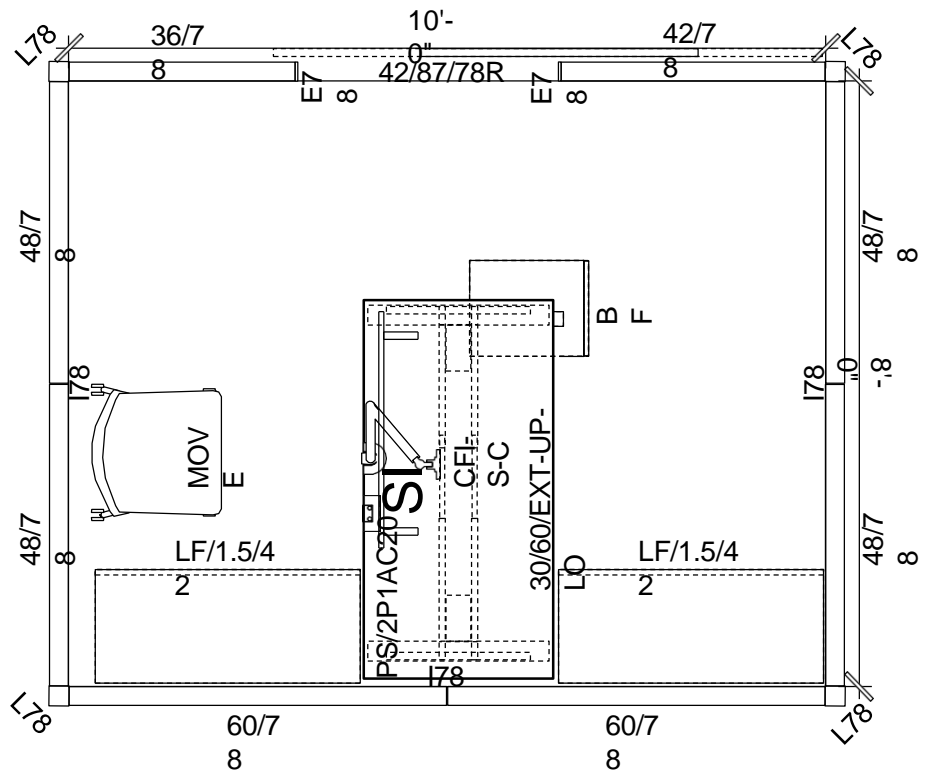

RIT OFFICE STANDARDS

80C SQUAREFOOT LAYOUT

- ANSWER PANELS WITH GLASS STACKERS & SLIDING GLASS DOOR, 66" HIGH
- MIGRATION SE 30"X60" HEIGHT ADJUSTABLE DESK
- CF SERIES INTRO SINGLE C-CLAMP MONITOR ARM
- DESKTOP POWERSTRIP WITH (2) POWER, (1) USB-A, (1) USB-C
- UNIVERSAL 1.5 LATERAL FILE WITH LAMINATE TOP
- UNIVERSAL 1.5 HIGH OPEN LATERAL FILE WITH LAMINATE TOP
- TS MOBILE BOX FILE PEDESTAL
- MOVE GUEST CHAIR