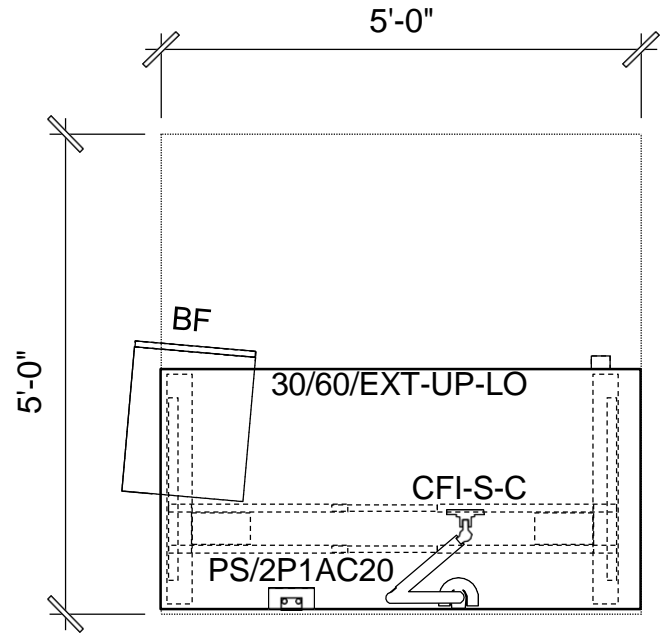

Rochester Institute of Technology

OFFICE FURNITURE STANDARDS

Revised November 7, 2024

TABLE OF CONTENTS

- A. 24 SQFT LAYOUT**
- B. 48 SQFT LAYOUT**
- C. 64 SQFT OFFICE**
 - A LAYOUT
 - B LAYOUT
 - C LAYOUT
 - D LAYOUT
- D. 80 SQFT OFFICE**
 - A LAYOUT
 - B LAYOUT
 - C LAYOUT
 - D LAYOUT
- E. 96 SQFT OFFICE**
 - A LAYOUT
 - B LAYOUT
 - C LAYOUT
 - D LAYOUT
 - E LAYOUT
- F. 120 SQFT OFFICE**
 - A LAYOUT
 - B LAYOUT
 - C LAYOUT
 - D LAYOUT
- G. TASK CHAIRS**
- H. GUEST CHAIRS**
- I. EGAN WALL SYSTEM**
- J. FINISHES**
 - UPHOLSTERY
 - PLASTIC
 - LAMINATE
 - PAINT

RIT OFFICE STANDARDS

24 SQUARE FOOT LAYOUT

- MIGRATION SE 30"X60" HEIGHT ADJUSTABLE DESK
- CF SERIES INTRO SINGLE C-CLAMP MONITOR ARM
- DESKTOP POWERSTRIP WITH (2) POWER OUTLETS, (1) USB-A, (1) USB-C
- TS MOBILE BOX FILE PEDESTAL

RIT OFFICE STANDARDS

48 SQUAREFOOT LAYOUT

- MIGRATION SE 30"X60" HEIGHT ADJUSTABLE DESK WITH C-LEG
- CF SERIES INTRO SINGLE C-CLAMP MONITOR ARM
- DESKTOP POWERSTRIP WITH (2) POWER, (1) USB-A, (1) USB-C
- UNIVERSAL 1.5 LATERAL FILE WITH LAMINATE TOP
- UNIVERSAL 1.5 HIGH OPEN LATERAL FILE WITH LAMINATE TOP
- TS MOBILE BOX FILE PEDESTAL

RIT OFFICE STANDARDS

64A SQUAREFOOT LAYOUT

- ANSWER PANELS 42" HIGH
- MIGRATION SE 30"X60" HEIGHT ADJUSTABLE DESK WITH C-LEG
- CF SERIES INTRO SINGLE C-CLAMP MONITOR ARM
- DESKTOP POWERSTRIP WITH (2) POWER, (1) USB-A, (1) USB-C
- UNIVERSAL 1.5 LATERAL FILE WITH LAMINATE TOP
- UNIVERSAL 1.5 HIGH OPEN LATERAL FILE WITH LAMINATE TOP
- TS MOBILE BOX FILE PEDESTAL WITH HANDLE
- MOVE GUEST CHAIR