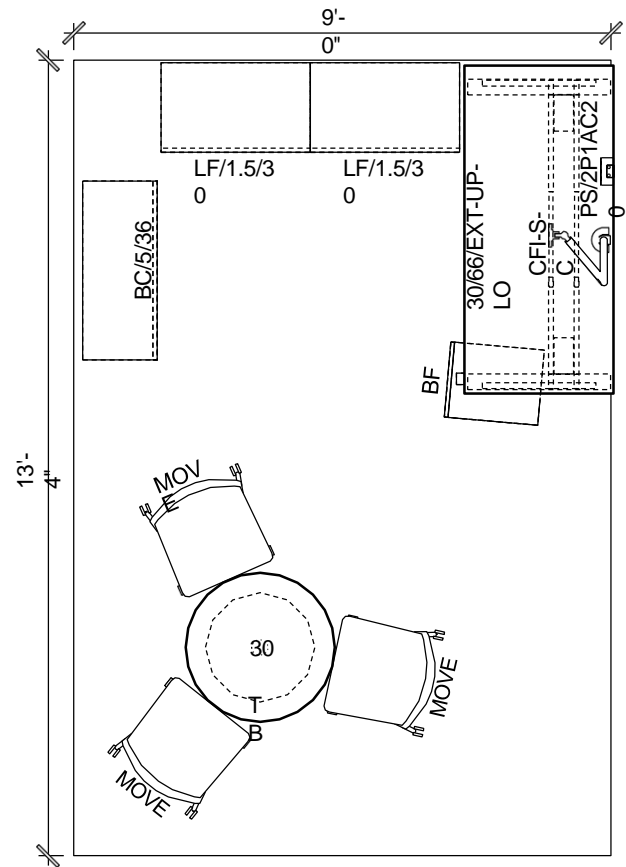

RIT OFFICE STANDARDS

120A SQUAREFOOT LAYOUT

- MIGRATION SE 30"X60" HEIGHT ADJUSTABLE DESK
- CF SERIES INTRO SINGLE C-CLAMP MONITOR ARM
- DESKTOP POWERSTRIP WITH (2) POWER, (1) USB-A, (1) USB-C
- UNIVERSAL 1.5 LATERAL FILE WITH LAMINATE TOP
- UNIVERSAL 1.5 HIGH OPEN LATERAL FILE WITH LAMINATE TOP
- TS MOBILE BOX FILE PEDESTAL
- UNIVERSAL BOOKCASE
- MOVE GUEST CHAIRS
- GROUPWORK 30" DIA. GUEST TABLE