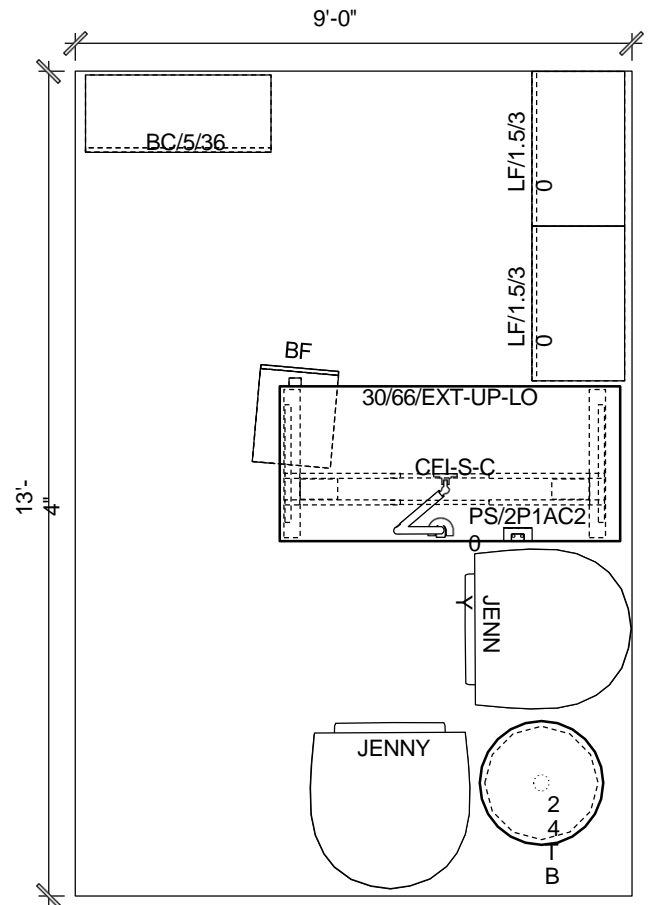

RIT OFFICE STANDARDS

120B SQUAREFOOT LAYOUT

- MIGRATION SE 30"X60" HEIGHT ADJUSTABLE DESK
- CF SERIES INTRO SINGLE C-CLAMP MONITOR ARM
- DESKTOP POWERSTRIP WITH (2) POWER, (1) USB-A, (1) USB-C
- UNIVERSAL 1.5 LATERAL FILE WITH LAMINATE TOP
- UNIVERSAL 1.5 HIGH OPEN LATERAL FILE WITH LAMINATE TOP
- TS MOBILE BOX FILE PEDESTAL
- UNIVERSAL BOOKCASE
- JENNY ROUND LOUNGE CHAIRS
- GROUPWORK 24" DIA. COFFEE TABLE