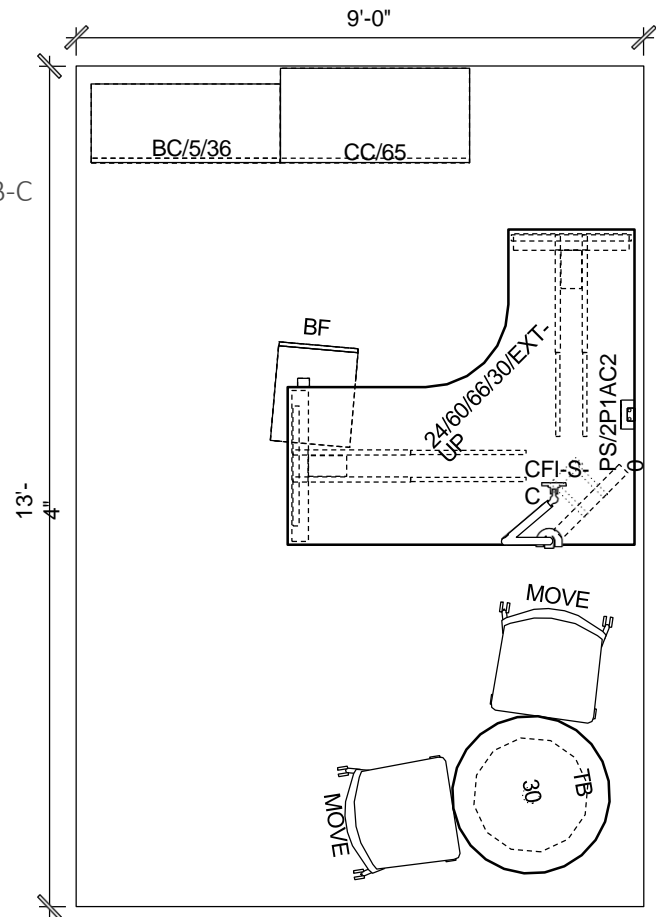

RIT OFFICE STANDARDS

120D SQUAREFOOT LAYOUT

- MIGRATION SE CORNER HEIGHT ADJUSTABLE DESK
- CF SERIES INTRO SINGLE C-CLAMP MONITOR ARM
- OLOGY LAMINATE MODESTY PANEL
- DESKTOP POWERSTRIP WITH (2) POWER, (1) USB-A, (1) USB-C
- UNIVERSAL BOOKCASE
- UNIVERSAL 2 DRAWER COMBO CABINET
- TS MOBILE BOX FILE PEDESTAL
- GROUPWORK 30" DIA. TABLE
- MOVE GUEST CHAIR