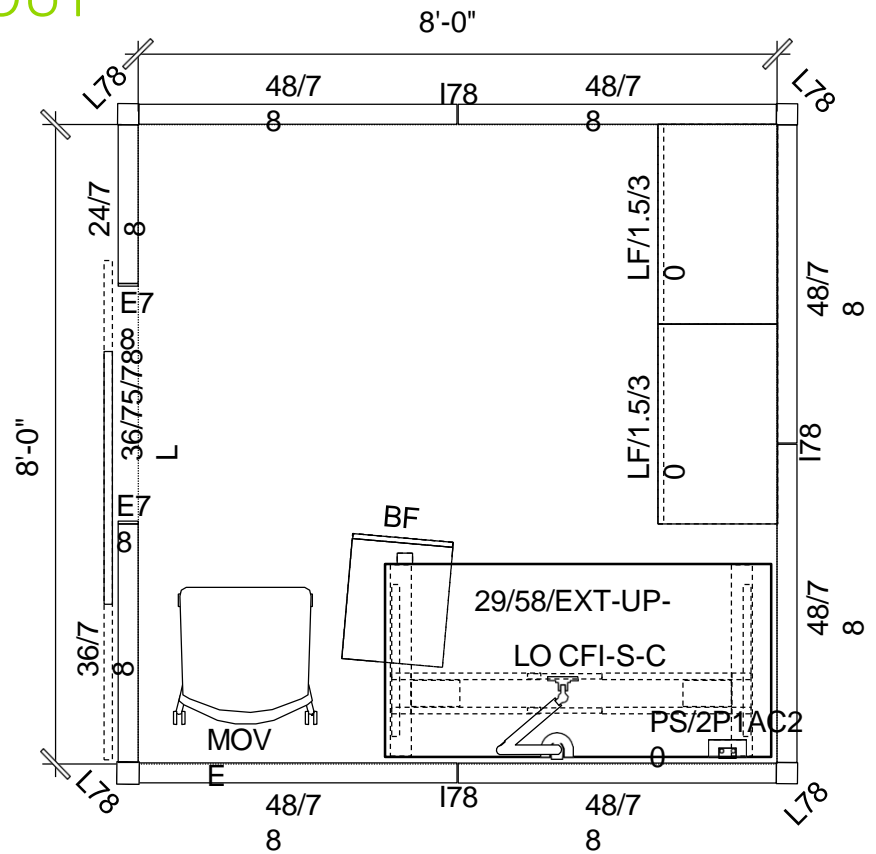

RIT OFFICE STANDARDS

48 SQUAREFOOT LAYOUT

- MIGRATION SE 30"X60" HEIGHT ADJUSTABLE DESK WITH C-LEG
- CF SERIES INTRO SINGLE C-CLAMP MONITOR ARM
- DESKTOP POWERSTRIP WITH (2) POWER, (1) USB-A, (1) USB-C
- UNIVERSAL 1.5 LATERAL FILE WITH LAMINATE TOP
- UNIVERSAL 1.5 HIGH OPEN LATERAL FILE WITH LAMINATE TOP
- TS MOBILE BOX FILE PEDESTAL

RIT OFFICE STANDARDS

64A SQUAREFOOT LAYOUT

- ANSWER PANELS 42" HIGH
- MIGRATION SE 30"X60" HEIGHT ADJUSTABLE DESK WITH C-LEG
- CF SERIES INTRO SINGLE C-CLAMP MONITOR ARM
- DESKTOP POWERSTRIP WITH (2) POWER, (1) USB-A, (1) USB-C
- UNIVERSAL 1.5 LATERAL FILE WITH LAMINATE TOP
- UNIVERSAL 1.5 HIGH OPEN LATERAL FILE WITH LAMINATE TOP
- TS MOBILE BOX FILE PEDESTAL WITH HANDLE
- MOVE GUEST CHAIR

RIT OFFICE STANDARDS

64B SQUAREFOOT LAYOUT

- ANSWER PANELS WITH GLASS STACKERS 66" HIGH
- ANSWER SLIDING GLASS DOOR
- MIGRATION SE 29"X58" HEIGHT ADJUSTABLE DESK WITH C-LEGS
- CF SERIES INTRO SINGLE C-CLAMP MONITOR ARM
- DESKTOP POWERSTRIP WITH (2) POWER, (1) USB-A, (1) USB-C
- UNIVERSAL 1.5 LATERAL FILE WITH LAMINATE TOP
- UNIVERSAL 1.5 HIGH OPEN LATERAL FILE WITH LAMINATE TOP
- TS MOBILE BOX FILE PEDESTAL

RIT OFFICE STANDARDS

64C SQUAREFOOT LAYOUT

- ANSWER PANELS WITH GLASS STACKERS, 66" HIGH
- ANSWER SLIDING GLASS DOOR WITH LOCK
- MIGRATION SE 29"X58" HEIGHT ADJUSTABLE DESK
- CF SERIES INTRO SINGLE C-CLAMP MONITOR ARM
- DESKTOP POWERSTRIP WITH (2) POWER, (1) USB-A, (1) USB-C
- UNIVERSAL 1 HIGH OPEN LATERAL FILE WITH MIGRATION SE APPLICATION
- UNIVERSAL 1.5 LATERAL FILE WITH LAMINATE TOP
- UNIVERSAL 1.5 HIGH OPEN LATERAL FILE WITH LAMINATE TOP
- TS MOBILE BOX FILE PEDESTAL
- MOVE GUEST CHAIR