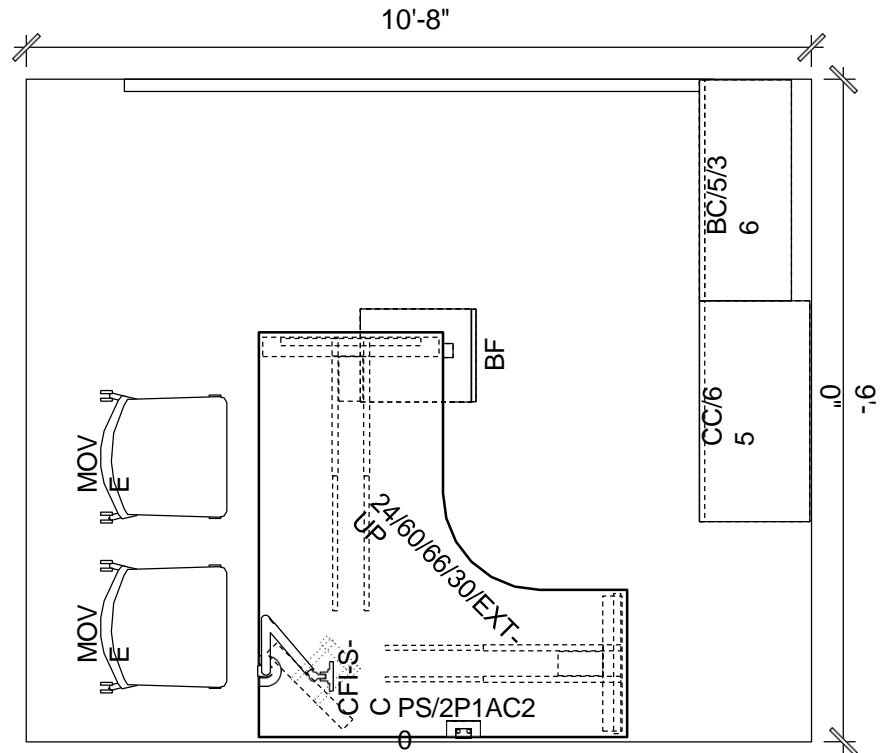

RIT OFFICE STANDARDS

96C SQUAREFOOT LAYOUT

- MIGRATION SE 66"X60" CORNER HEIGHT ADJUSTABLE DESK
- CF SERIES INTRO SINGLE C-CLAMP MONITOR ARM
- DESKTOP POWERSTRIP WITH (2) POWER, (1) USB-A, USB-C
- UNIVERSAL BOOKCASE
- UNIVERSAL 2 DRAWER COMBO CABINET
- TS MOBILE BOX FILE PEDESTAL
- MOVE GUEST CHAIR