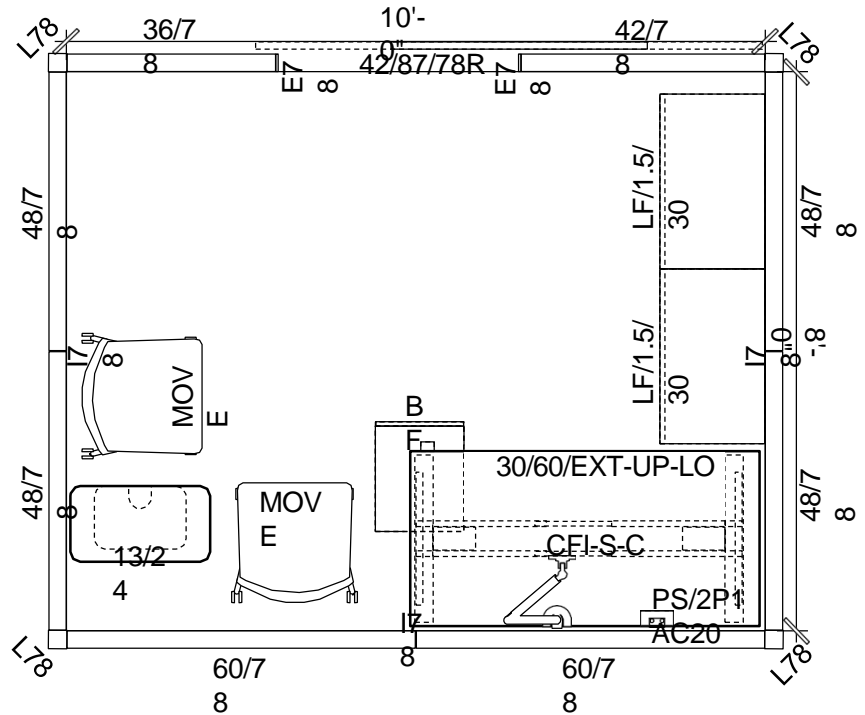

RIT OFFICE STANDARDS

80B SQUAREFOOT LAYOUT

- ANSWER PANELS WITH GLASS STACKERS & SLIDING GLASS DOOR, 66" HIGH
- MIGRATION SE 30"X60" HEIGHT ADJUSTABLE DESK
- CF SERIES INTRO SINGLE C-CLAMP MONITOR ARM
- DESKTOP POWERSTRIP WITH (2) POWER, (1) USB-A, (1) USB-C
- UNIVERSAL 1.5 LATERAL FILE WITH LAMINATE TOP
- UNIVERSAL 1.5 HIGH OPEN LATERAL FILE WITH LAMINATE TOP
- TS MOBILE BOX FILE PEDESTAL
- LAGUNITAS PERSONAL TABLE
- MOVE GUEST CHAIR