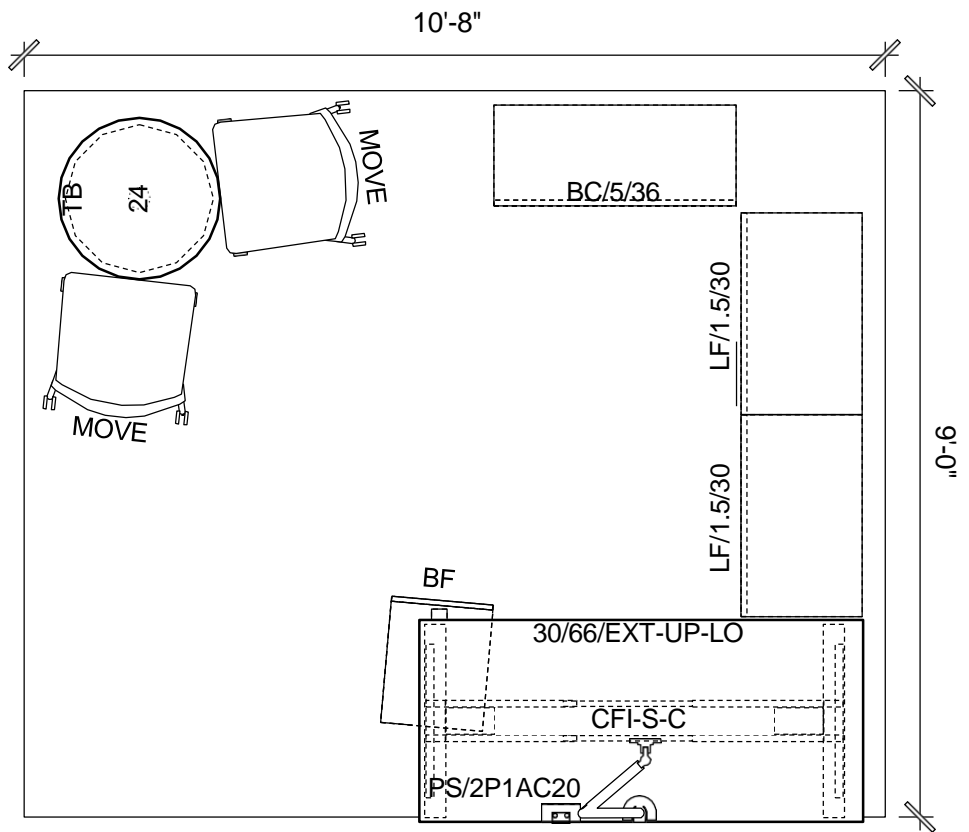

RIT OFFICE STANDARDS

80A SQUAREFOOT LAYOUT

- ANSWER PANELS WITH GLASS STACKERS, 66" HIGH
- ANSWER SLIDING GLASS DOOR WITH LOCK
- MIGRATION SE 30"X60" HEIGHT ADJUSTABLE DESK
- CF SERIES INTRO SINGLE C-CLAMP MONITOR ARM
- DESKTOP POWERSTRIP WITH (2) POWER, (1) USB-A, (1) USB-C
- UNIVERSAL 1.5 LATERAL FILE WITH LAMINATE TOP
- UNIVERSAL 1.5 HIGH OPEN LATERAL FILE WITH LAMINATE TOP
- TS MOBILE BOX FILE PEDESTAL
- JENNY ROUND LOUNGE CHAIR
- LAGUNITAS PERSONAL TABLE

RIT OFFICE STANDARDS

80B SQUAREFOOT LAYOUT

- ANSWER PANELS WITH GLASS STACKERS & SLIDING GLASS DOOR, 66" HIGH
- MIGRATION SE 30"X60" HEIGHT ADJUSTABLE DESK
- CF SERIES INTRO SINGLE C-CLAMP MONITOR ARM
- DESKTOP POWERSTRIP WITH (2) POWER, (1) USB-A, (1) USB-C
- UNIVERSAL 1.5 LATERAL FILE WITH LAMINATE TOP
- UNIVERSAL 1.5 HIGH OPEN LATERAL FILE WITH LAMINATE TOP
- TS MOBILE BOX FILE PEDESTAL
- LAGUNITAS PERSONAL TABLE
- MOVE GUEST CHAIR

RIT OFFICE STANDARDS

80C SQUAREFOOT LAYOUT

- ANSWER PANELS WITH GLASS STACKERS & SLIDING GLASS DOOR, 66" HIGH
- MIGRATION SE 30"X60" HEIGHT ADJUSTABLE DESK
- CF SERIES INTRO SINGLE C-CLAMP MONITOR ARM
- DESKTOP POWERSTRIP WITH (2) POWER, (1) USB-A, (1) USB-C
- UNIVERSAL 1.5 LATERAL FILE WITH LAMINATE TOP
- UNIVERSAL 1.5 HIGH OPEN LATERAL FILE WITH LAMINATE TOP
- TS MOBILE BOX FILE PEDESTAL
- MOVE GUEST CHAIR

RIT OFFICE STANDARDS

96B SQUAREFOOT LAYOUT

- MIGRATION SE 29"X58" HEIGHT ADJUSTABLE DESK
- CF SERIES INTRO SINGLE C-CLAMP MONITOR ARM
- DESKTOP POWERSTRIP WITH (2) POWER, (1) USB-A, (1) USB-C
- UNIVERSAL 1.5 LATERAL FILE WITH LAMINATE TOP
- UNIVERSAL 1.5 HIGH OPEN LATERAL FILE WITH LAMINATE TOP
- TS MOBILE BOX FILE PEDESTAL
- UNIVERSAL BOOKCASE
- GROUPWORK 30" ROUND TABLE
- MOVE GUEST CHAIR