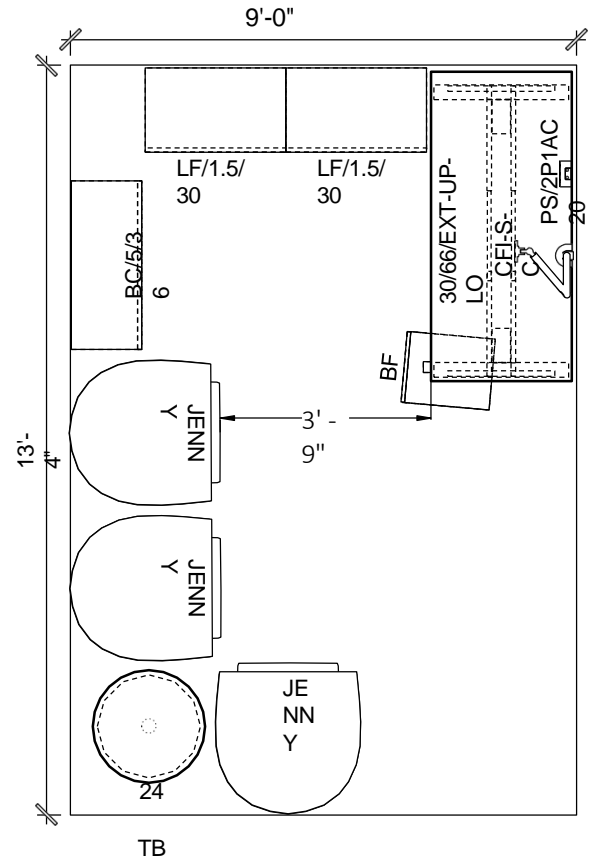

RIT OFFICE STANDARDS

120C SQUAREFOOT LAYOUT

- MIGRATION SE 30"X66" HEIGHT ADJUSTABLE DESK
- CF SERIES INTRO SINGLE C-CLAMP MONITOR ARM
- DESKTOP POWERSTRIP WITH (2) POWER, (1) USB-A, (1) USB-C
- UNIVERSAL 1.5 LATERAL FILE WITH LAMINATE TOP
- UNIVERSAL 1.5 HIGH OPEN LATERAL FILE WITH LAMINATE TOP
- TS MOBILE BOX FILE PEDESTAL WITH HANDLE PULL
- UNIVERSAL BOOKCASE
- JENNY ROUND LOUNGE CHAIRS
- GROUPWORK 24" DIA. COFFEE TABLE