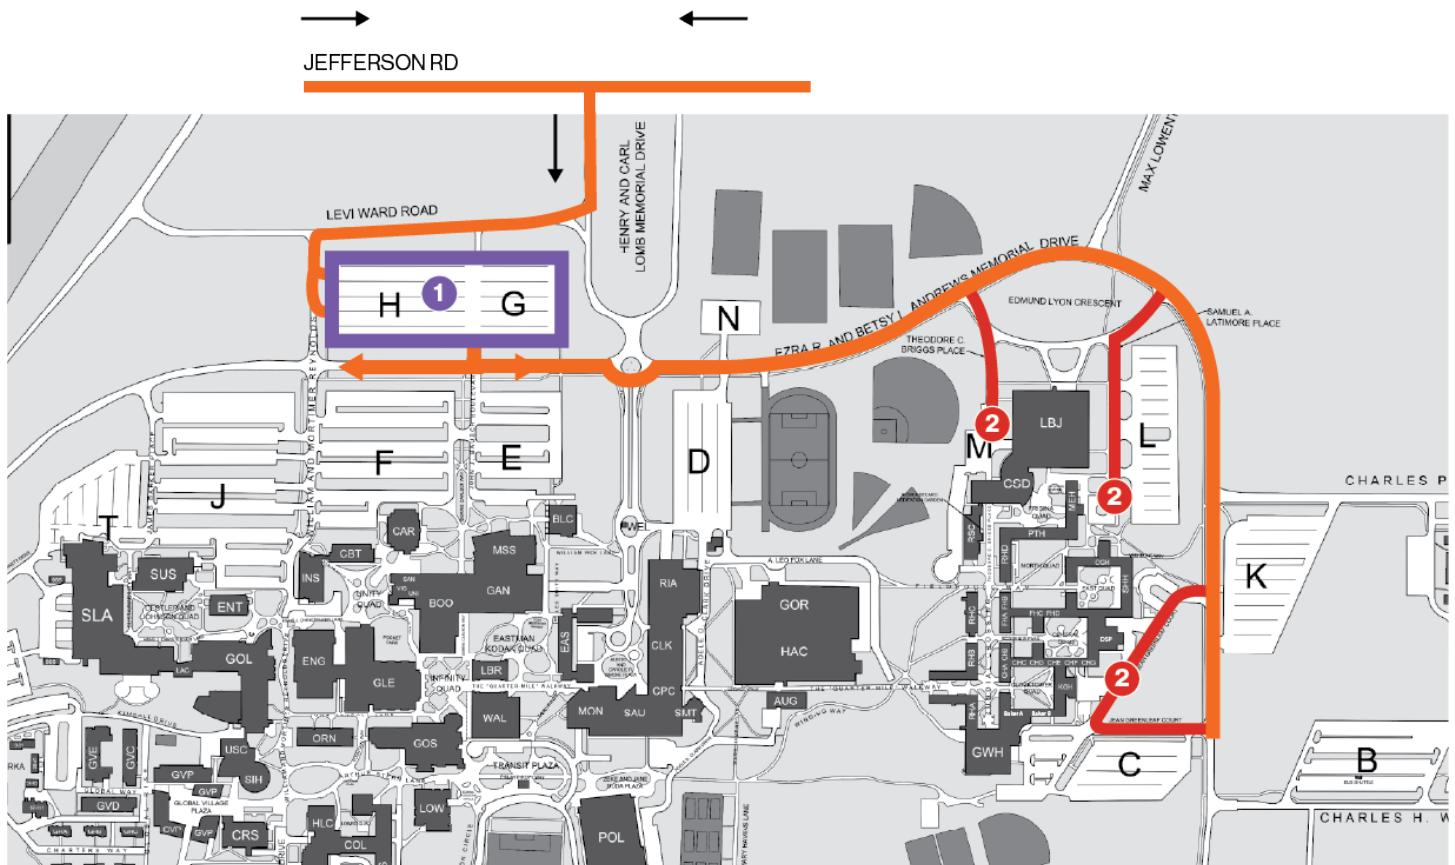

Arrival Map

Incoming Graduate/Transfer Students

Students living in the: **residence halls, Global Village, and apartments:**

- 1 Key and ID Pickup:** Arrive at RIT via the main entrance off of Jefferson Road on to Lomb Memorial Drive and follow the map below to Lot G and H. Here, you will check in for Orientation and pick up your Housing key.
- 2 Move-In:** When you leave Lot G and H, you will proceed to residence hall drop zones (See drop zone map) or apartment location. Please check your Move-In Dashboard Pass to determine the color of your drop zone. On-campus signage will direct you to the corresponding drop zone to begin your move-in process.

- Green** - M Lot
- Purple** - Ellingson Circle
- Red** - Kate Gleason Circle
- Yellow** - Nathaniel Rochester Circle
- Orange** - Sol Heumann Circle
- Blue** - Grace Watson Circle

Students living in the **RIT Inn, 175 Jefferson, and Global Village 405:**

- RIT Inn assigned students will check in and pick up their key and ID at the front desk of that location.

The RIT Inn is a short drive from the main RIT campus.