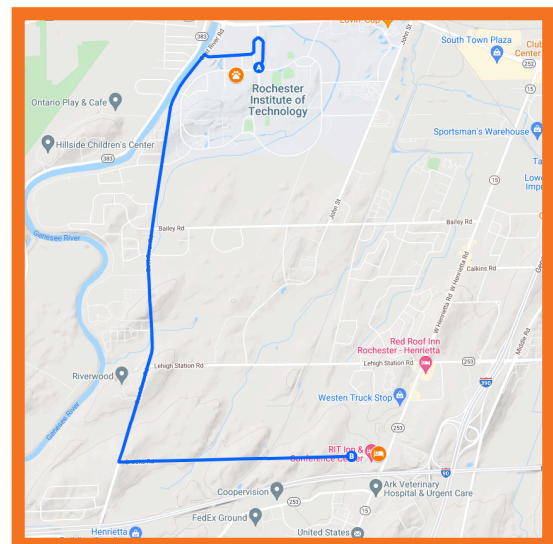

Arrival Map

Incoming Graduate/Transfer Students

Students living in the: **residence halls, Global Village, and apartments:**

- 1 Key and ID Pickup:** Arrive at RIT via the main entrance off of Jefferson Road on to Lomb Memorial Drive and follow the map below to Lot G and H. Here, you will check in for Orientation and pick up your Housing key.
- 2 Move-In:** When you leave Lot G and H, you will proceed to residence hall drop zones (See drop zone map) or apartment location. Please check your Move-In Dashboard Pass to determine the color of your drop zone. On-campus signage will direct you to the corresponding drop zone to begin your move-in process.

- Green** - M Lot
- Purple** - Ellingson Circle
- Red** - Kate Gleason Circle
- Yellow** - Nathaniel Rochester Circle
- Orange** - Sol Heumann Circle
- Blue** - Grace Watson Circle

Students living in the **RIT Inn, 175 Jefferson, and Global Village 405:**

- RIT Inn assigned students will check in and pick up their key and ID at the front desk of that location.

The RIT Inn is a short drive from the main RIT campus.